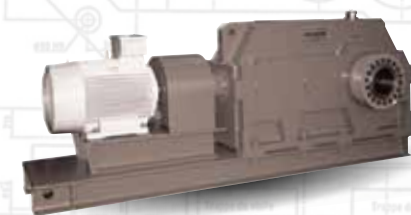

FLOPA

UNIPA

Réducteurs 31108
LEVAGE PRINCIPAL
REDUCTEUR SECONDAIRE

NORCO

REDAC

max Torque
300,000 Nm