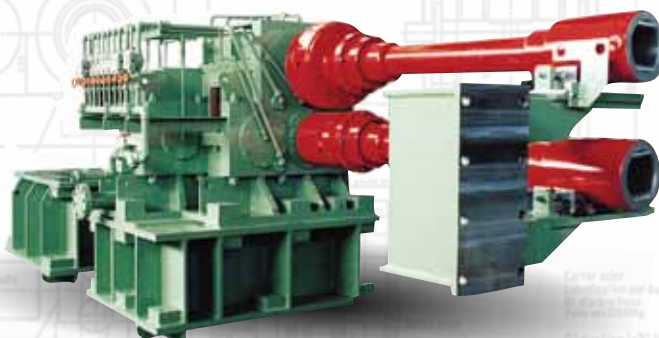

PRL

RL

SPECIAL GEAR DRIVES

max Torque
1,200,000 Nm

MERGER SAS
23, avenue de l'industrie
69960 CORBAS
FRANCE

Tél. : +33 (0)478 902 000

Fax : +33 (0)972 250 402

Contact : info@merger.fr

Site internet : www.merger.fr